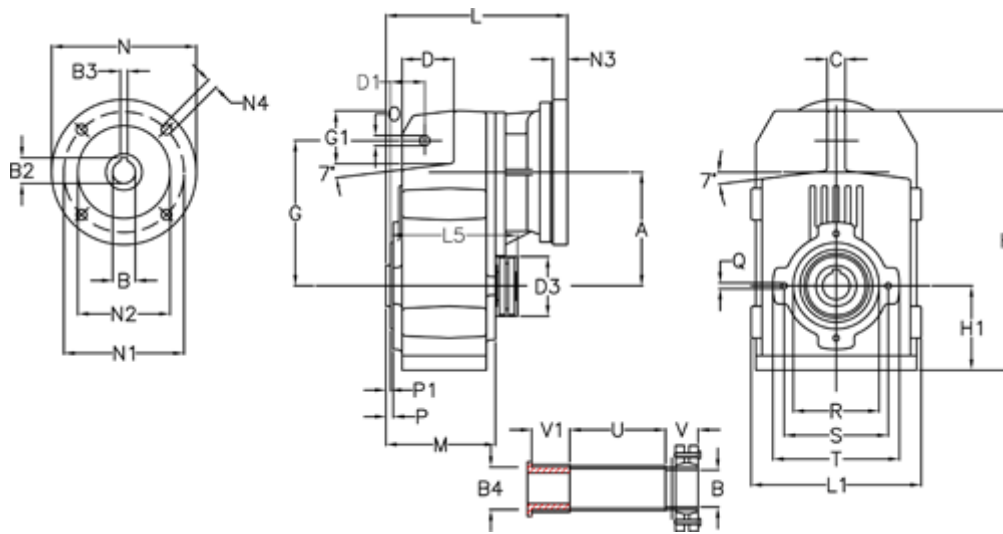

Article number: 295605143908820

Description: Shaft mounted gear
A514QF50-1439-P63B5

Measures

A = 211.30	D1 = 65.0	I5 = 222.0	P1 = 4.5	V = 62
B = 50	d3 = 120	M = 163.0	Q = M12x19	V1 = 50
B1 = 11	G = 278	N = 140	R = 180	
B2 = 12.8	G1 = 105.5	N1 = 115	S = 215	
B3 = 4	H = 479.0	N2 = 95	T = 250	
B4 = 50	H1 = 144.0	N4 = M8x19	Tightening torque Nm adapter bushing = 6.0	
C = 20	L = 339.5	O = 22	Tightening torque Nm shrink disc = 12.0	
D = 93.5	L1 = 273	P = 8.5	U = 91.0	